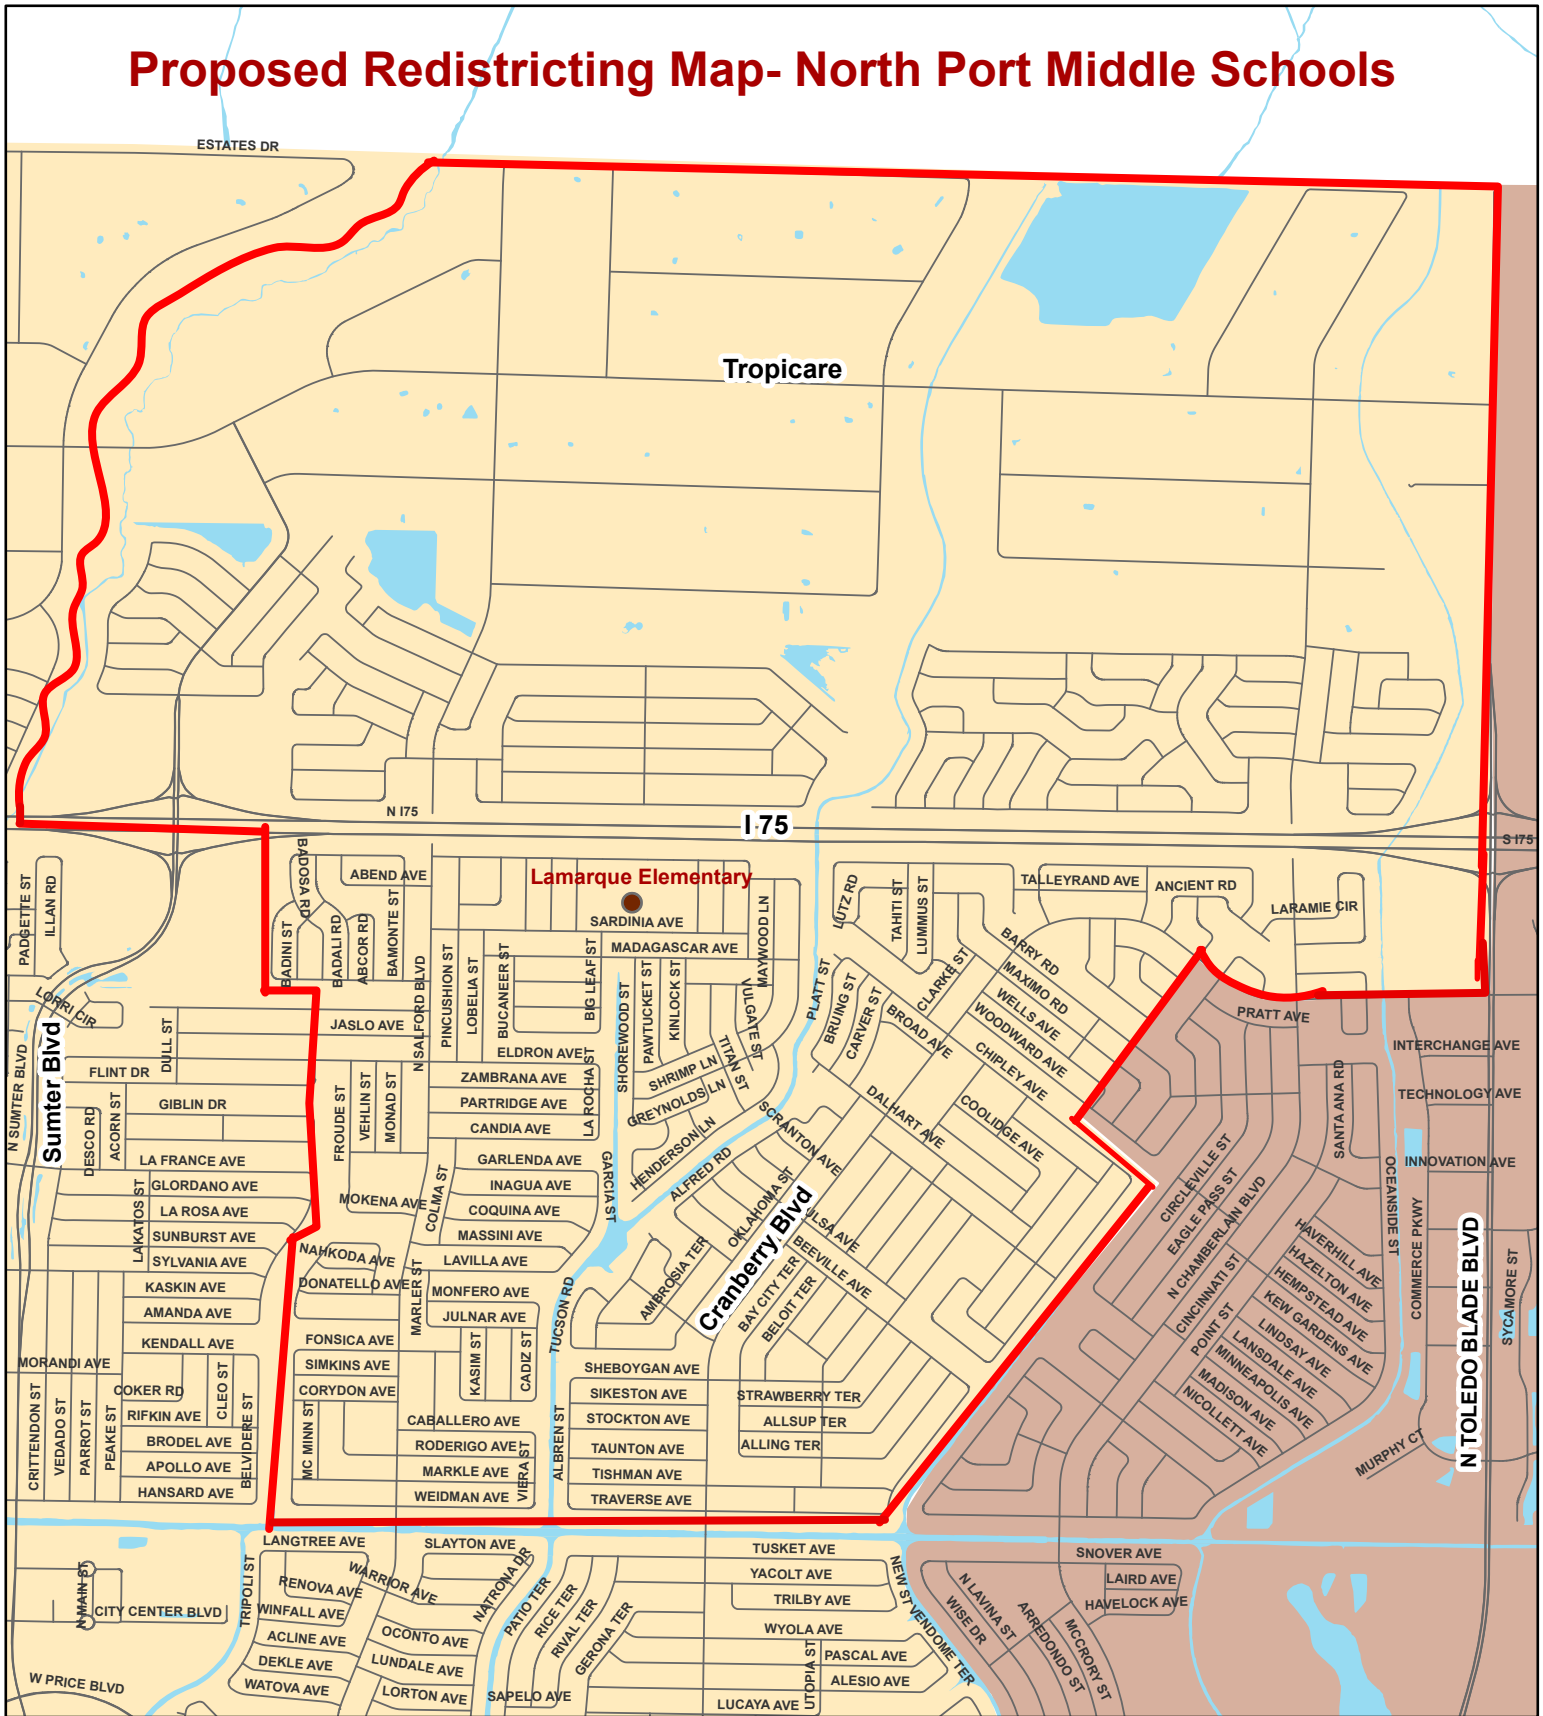

Proposed Redistricting Map- North Port Middle Schools

 Current Heron Creek Middle Zone

 Current Woodland Middle Zone

A portion of the current Heron Creek Middle Zone, outlined in red above, is proposed to be redistricted to the Woodland Middle Zone.

SARASOTA
COUNTY SCHOOLS